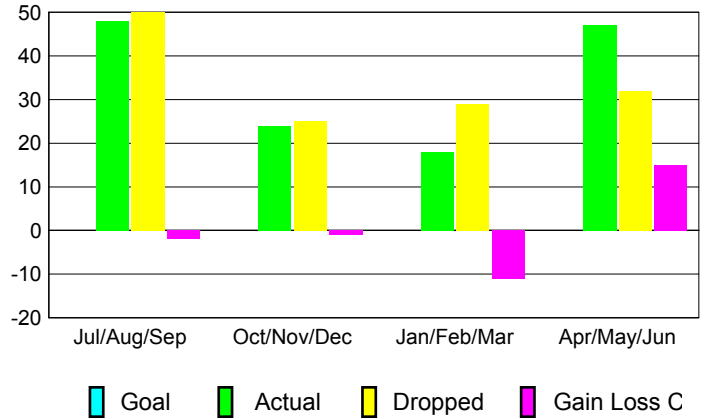

Membership Results 2012-2013
Goal, New, Dropped, Gain/Loss